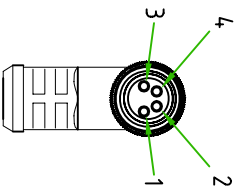

- BROWN \_\_\_\_\_ C 1
- WHITE \_\_\_\_\_ C 2
- BLUE \_\_\_\_\_ C 3
- BLACK \_\_\_\_\_ C 4

CABLE FEATURES		CONNECTOR FEATURES	
CONNECTOR TYPE	M8 90°	CONNECTOR WITH H.T.P. LOGO	
CONTACT TYPE	FEMALE 4POLES	H.T.P. CABLE CODE	C
CABLE LENGTH	1000mm	NUMBER OF CONDUCTORS	N°4
PROTECTION CLASS	IP69K	CONDUCTOR SECTION	0.25mm <sup>2</sup>
STRIPPING	35mm STANDARD	CABLE MATERIAL	PUR
PEELING AND TINNING	5mm STANDARD	COATING COLOUR	BLACK
NUMBER OF CONTACTS CONNECTED	N°4	CONDUCTOR INSULATION MATERIAL	PP

TOLLERANZE		DISIGNATORE		DATA		SCALA		DISIGNO N.	
UDM	ANGOLO	LORENZO CIMINO CONTROLATO		07-12-10		1:1			
DESCRIZIONE		M8 FEMALE 90° 4 POLES WITH CABLE PUR/PP, 4X0.25mm <sup>2</sup> , BLACK, L=1m		TIPO		M8		MATERIALE	
		H.T.P. HIGH TECH PRODUCTS		CODICE		08FA4C1Z			