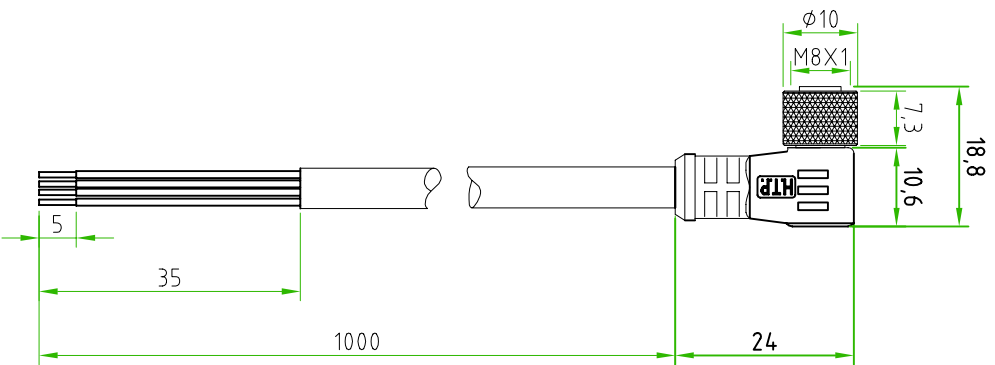

- BROWN \_\_\_\_\_ C 1
- WHITE \_\_\_\_\_ C 2
- BLUE \_\_\_\_\_ C 3
- BLACK \_\_\_\_\_ C 4

CABLE FEATURES		CONNECTOR FEATURES	
CONNECTOR TYPE	M8 90°	CONNECTOR WITH H.T.P. LOGO	
CONTACT TYPE	FEMALE 4POLES	H.T.P. CABLE CODE	C
CABLE LENGTH	1000mm	NUMBER OF CONDUCTORS	N°4
PROTECTION CLASS	IP69K	CONDUCTOR SECTION	0.25mm <sup>2</sup>
STRIPPING	35mm STANDARD	CABLE MATERIAL	PUR
PEELING AND TINNING	5mm STANDARD	COATING COLOUR	BLACK
NUMBER OF CONTACTS CONNECTED	N°4	CONDUCTOR INSULATION MATERIAL	PP

TOLLERANZE		DISIGNATORE		DATA		SCALA		DISIGNO N.	
UDM	ANGOLO	LORENZO CIMINO CONTROLATO		07-12-10		1:1			
DESCRIZIONE		M8 FEMALE 90° 4 POLES WITH CABLE PUR/PP, 4X0.25mm <sup>2</sup> , BLACK, L=1m		TIPO		M8		MATERIALE	
		H.T.P. HIGH TECH PRODUCTS		CODICE		08FA4C1Z			