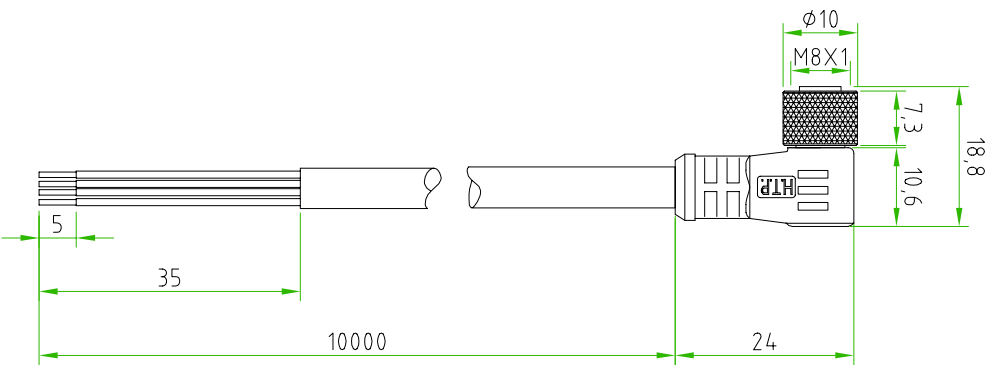

- BROWN \_\_\_\_\_ C 1
- WHITE \_\_\_\_\_ C 2
- BLUE \_\_\_\_\_ C 3
- BLACK \_\_\_\_\_ C 4

CABLE FEATURES		CONNECTOR FEATURES	
CONNECTOR TYPE	M8 90°	CONNECTOR WITH H.T.P.LOGO	
CONTACT TYPE	FEMALE 4POLES	H.T.P. CABLE CODE	B
CABLE LENGTH	10000mm	NUMBER OF CONDUCTORS	n°4
PROTECTION CLASS	IP69K	CONDUCTOR SECTION	0.34mm <sup>2</sup>
STRIPPING	35mm STANDARD	CABLE MATERIAL	PVC CEI2022
PEELING	5mm STANDARD	COATING COLOUR	BLACK
NUMBER OF CONTACTS CONNECTED	N°4	CONDUCTOR INSULATION MATERIAL	PVC

TOLLERANZE		DISGNATORE		DATA		SCALA		DISGNO N.	
UDM	ANGOLO	LORENZO CIMINO	CONTROLATO	19-04-11	1:1				
DESCRIZIONE		M8 FEMALE 90° 4. POLES WITH CABLE		TP0		M8		MATERIALE	
		PVC/PVC,CEI2022,4X0.34,mm <sup>2</sup> ,BLACK,L=10m							
		H.T.P.		CODICE		08FA4B10			
HIGH TECH PRODUCTS									