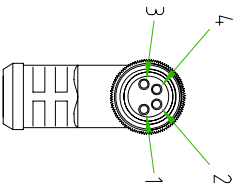

- BROWN \_\_\_\_\_ C 1
- WHITE \_\_\_\_\_ C 2
- BLUE \_\_\_\_\_ C 3
- BLACK \_\_\_\_\_ C 4

CABLE FEATURES		CONNECTOR FEATURES	
CONNECTOR TYPE	M8 90°	CONNECTOR WITH H.T.P.LOGO	
CONTACT TYPE	FEMALE 4POLES	H.T.P. CABLE CODE	B
CABLE LENGTH	10000mm	NUMBER OF CONDUCTORS	n°4
PROTECTION CLASS	IP69K	CONDUCTOR SECTION	0.34mm <sup>2</sup>
STRIPPING	35mm STANDARD	CABLE MATERIAL	PVC CEI2022
PEELING	5mm STANDARD	COATING COLOUR	BLACK
NUMBER OF CONTACTS CONNECTED	N°4	CONDUCTOR INSULATION MATERIAL	PVC

TOLLERANZE		DISGNATORE		DATA		SCALA		DISGNO N.	
UDM	ANGOLO	LORENZO CIMINO	CONTROLATO	19-04-11	1:1				
DESCRIZIONE		M8 FEMALE 90° 4. POLES WITH CABLE		TP0		M8		MATERIALE	
		PVC/PVC,CEI2022,4X0.34,mm <sup>2</sup> ,BLACK,L=10m							
		H.T.P.		CODICE		08FA4B10			
HIGH TECH PRODUCTS									