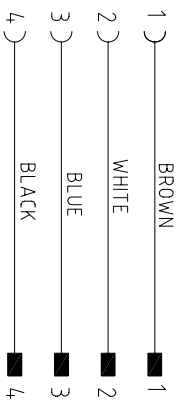

M8 FEMALE

M8 MALE

CABLE FEATURES		CONNECTOR FEATURES	
PRODUCT TYPE	M8-M8 EXTENSION	CONTACT TYPE	FEMALE-MALE
CABLE LENGTH	3000mm	M8 FEMALE 90°	4 POLES
NUMBER OF CONDUCTORS	N°4	M8 MALE 180°	4 POLES
CONDUCTOR SECTION	0.25mm ²	PROTECTION CLASS	IP69K
CABLE MATERIAL	PVC CEI2022	NUMBER OF CONTACTS CONNECTED	N°4
COATING COLOUR	BLACK	CONNECTORS WITH H.T.P. LOGO	
CONDUCTOR INSULATION MATERIAL	PVC	EXTENSION WITH THE HOLDER FOR CABLE MARKING	

TOLLERANZE	DISIGNATORE	DATA	SCALA	DISIGNO
UDM	LORENZO CHINIO CONTROLLATO	19-04-11	1:1	
DESCRIZIONE		TR09		MATERIALE
EXTENSION M8 FEMALE, ANGLED 90°, 4 POLES WITH CABLE PVC/PVC, CEI2022 BLACK, LxØ 25mm, L=3m-M8 MALE, STRAIGHT 180°, 4 POLES				
		H.T.P. HIGH TECH PRODUCTS		08FA4A3Z08MD