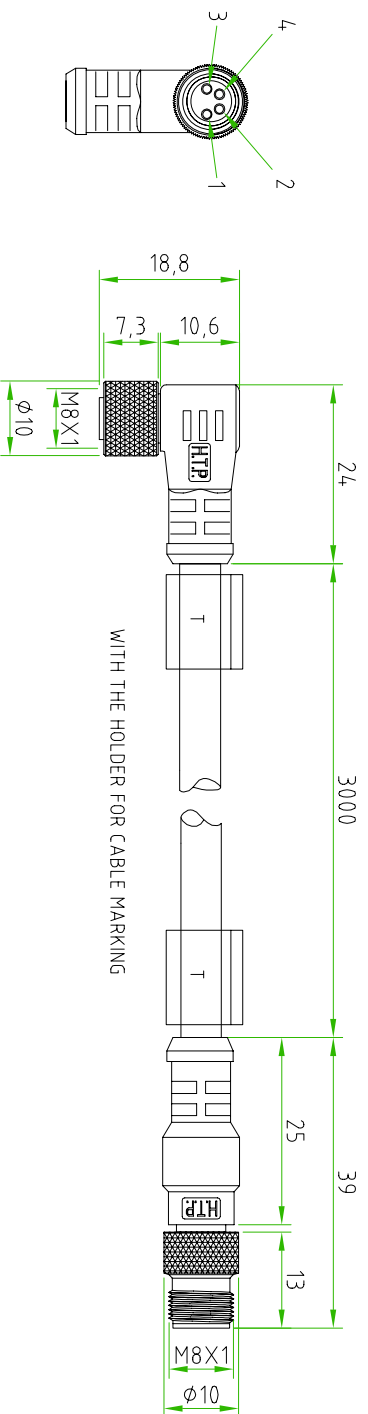

M8 FEMALE

M8 MALE

CABLE FEATURES		CONNECTOR FEATURES	
PRODUCT TYPE	M8-M8 EXTENSION	CONTACT TYPE	FEMALE-MALE
CABLE LENGTH	3000mm	M8 FEMALE 90°	4 POLES
NUMBER OF CONDUCTORS	N°4	M8 MALE 180°	4 POLES
CONDUCTOR SECTION	0.25mm ²	PROTECTION CLASS	IP69K
CABLE MATERIAL	PVC CEI2022	NUMBER OF CONTACTS CONNECTED	N°4
COATING COLOUR	BLACK	CONNECTORS WITH H.T.P. LOGO	
CONDUCTOR INSULATION MATERIAL	PVC	EXTENSION WITH THE HOLDER FOR CABLE MARKING	

TOLLERANZE	DISIGNATORE	DATA	SCALA	DISIGNO
UDM	LORENZO CHINIO CONTROLLATO	19-04-11	1:1	
DESCRIZIONE		TR09		MATERIALE
EXTENSION M8 FEMALE, ANGLED 90°, 4 POLES WITH CABLE PVC/PVC, CEI2022 BLACK, LxØ 25mm, L=3m-M8 MALE, STRAIGHT 180°, 4 POLES				
		H.T.P. HIGH TECH PRODUCTS		08FA4A3Z08MD