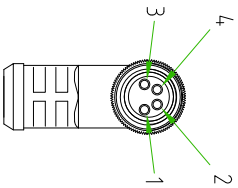

- BROWN ———— C 1
- WHITE ———— C 2
- BLUE ———— C 3
- BLACK ———— C 4

CABLE FEATURES		CONNECTOR FEATURES	
CONNECTOR TYPE	M8 90°	CONNECTOR TYPE	M8 90°
CONTACT TYPE	FEMALE 4POLES	CONTACT TYPE	FEMALE 4POLES
CABLE LENGTH	30000mm	CABLE LENGTH	30000mm
PROTECTION CLASS	IP69K	PROTECTION CLASS	IP69K
STRIPPING	35mm STANDARD	STRIPPING	35mm STANDARD
PEELING AND TINNING	5mm STANDARD	PEELING AND TINNING	5mm STANDARD
NUMBER OF CONTACTS CONNECTED	N°4	NUMBER OF CONTACTS CONNECTED	N°4
RATED VOLTAGE	30V AC/DC	RATED VOLTAGE	30V AC/DC
RATED CURRENT	4A	RATED CURRENT	4A
CONNECTOR WITH H.T.P.LOGO		CONNECTOR WITH H.T.P.LOGO	
H.T.P. CABLE CODE	CAV0 A-4	H.T.P. CABLE CODE	CAV0 A-4
NUMBER OF CONDUCTORS	N°4	NUMBER OF CONDUCTORS	N°4
CONDUCTOR SECTION	0,25mm <sup>2</sup>	CONDUCTOR SECTION	0,25mm <sup>2</sup>
CABLE MATERIAL	PVC CEI2022	CABLE MATERIAL	PVC CEI2022
COATING COLOUR	BLACK	COATING COLOUR	BLACK
CONDUCTOR INSULATION MATERIAL	PVC	CONDUCTOR INSULATION MATERIAL	PVC

TOLLERANZE		DISSEGNAZIONE		DATA		SCALA		DISSEGNO N.	
UDM	ANGOLI	±0,3	LORENZO CIMMINO	10-12-13	1:1				
DESCRIZIONE		CONTROLATO		MATERIALE					
M8 FEMALE 90° 4 POLES WITH CABLE PVC/PVC		M8							
CEI2022 4X0,25mm <sup>2</sup> BLACK L=30m									
CONNECTOR WITH H.T.P.LOGO									
H.T.P. HIGH TECH PRODUCTS		H.T.P.		08FA4A30					