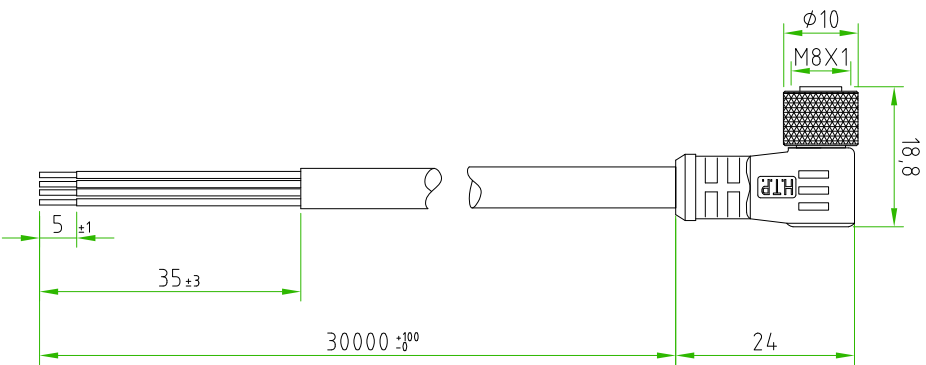

- BROWN ———— C 1
- WHITE ———— C 2
- BLUE ———— C 3
- BLACK ———— C 4

CABLE FEATURES		CONNECTOR FEATURES	
CONNECTOR TYPE	M8 90°	CONNECTOR TYPE	M8 90°
CONTACT TYPE	FEMALE 4POLES	CONTACT TYPE	FEMALE 4POLES
CABLE LENGTH	30000mm	CABLE LENGTH	30000mm
PROTECTION CLASS	IP69K	PROTECTION CLASS	IP69K
STRIPPING	35mm STANDARD	STRIPPING	35mm STANDARD
PEELING AND TINNING	5mm STANDARD	PEELING AND TINNING	5mm STANDARD
NUMBER OF CONTACTS CONNECTED	N°4	NUMBER OF CONTACTS CONNECTED	N°4
RATED VOLTAGE	30V AC/DC	RATED VOLTAGE	30V AC/DC
RATED CURRENT	4A	RATED CURRENT	4A
CONNECTOR WITH H.T.P.LOGO		CONNECTOR WITH H.T.P.LOGO	
H.T.P. CABLE CODE	CAV0 A-4	H.T.P. CABLE CODE	CAV0 A-4
NUMBER OF CONDUCTORS	N°4	NUMBER OF CONDUCTORS	N°4
CONDUCTOR SECTION	0,25mm <sup>2</sup>	CONDUCTOR SECTION	0,25mm <sup>2</sup>
CABLE MATERIAL	PVC CEI2022	CABLE MATERIAL	PVC CEI2022
COATING COLOUR	BLACK	COATING COLOUR	BLACK
CONDUCTOR INSULATION MATERIAL	PVC	CONDUCTOR INSULATION MATERIAL	PVC

TOLLERANZE		DISSEGNAZIONE		DATA		SCALA		DISSEGNO N.	
UDM	ANGOLI	±0,3	LORENZO CIMMINO	10-12-13	1:1				
DESCRIZIONE		CONTROLATO		MATERIALE					
M8 FEMALE 90° 4 POLES WITH CABLE PVC/PVC		M8							
CEI2022 4X0,25mm <sup>2</sup> BLACK L=30m									
CONNECTOR WITH H.T.P.LOGO									
H.T.P. HIGH TECH PRODUCTS		H.T.P.		08FA4A30					