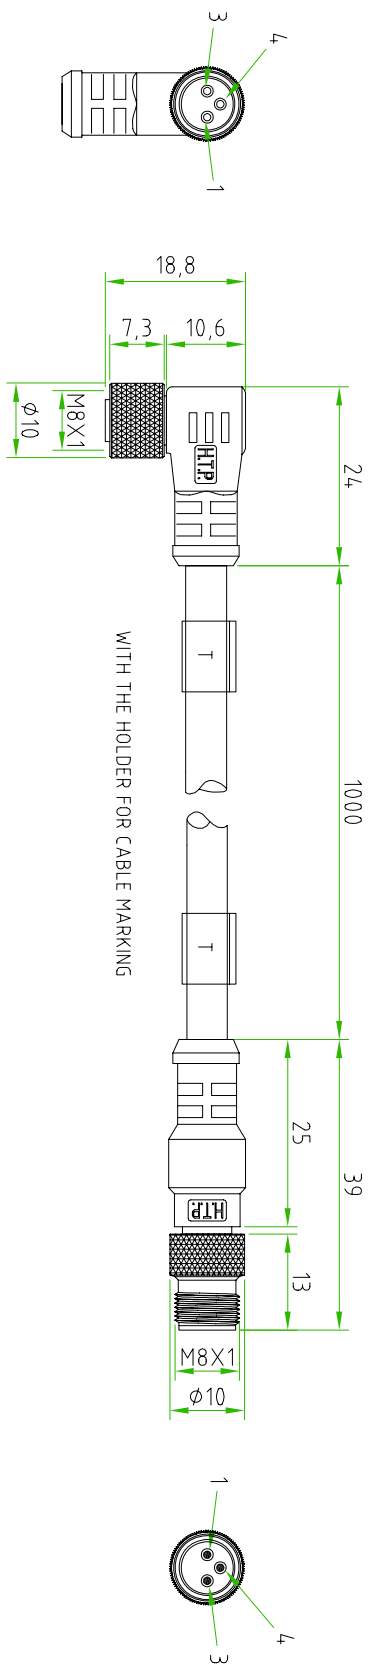

M8 FEMALE

M8 MALE

CABLE FEATURES		CONNECTOR FEATURES	
PRODUCT TYPE	M8-M8 EXTENSION	CONTACT TYPE	FEMALE-MALE
CABLE LENGTH	1000mm	M8 FEMALE 90°	3 POLES
M8 MALE 180°	3 POLES	PROTECTION CLASS	IP69K
NUMBER OF CONTACTS CONNECTED	N°3	CONNECTORS WITH H.T.P. LOGO	
EXTENSION WITH THE HOLDER FOR CABLE MARKING			
H.T.P. CABLE CODE	C		
NUMBER OF CONDUCTORS	N°3		
CONDUCTOR SECTION	0.25mm ²		
CABLE MATERIAL	PUR		
COATING COLOUR	BLACK		
CONDUCTOR INSULATION MATERIAL	PP		

TOLLERANZE		DESIGNATORE		DATA		SCALA		DISGNO	
UDM	ANGOLO	LORENZO CHINNO	CONTROLATO	17-01-11	1:1				
DESCRIZIONE				TIPO		MATERIALE			
EXTENSION M8 FEMALE ANGLED 90° 3 POLES, WITH CABLE PUR/PP.				EXTENSION M8					
BLACK 3X0.25mm ² L=1m- M8 MALE STRAIGHT 180° 3POLES									
				H.T.P.		08FA3C1Z08MD			
HIGH TECH PRODUCTS									