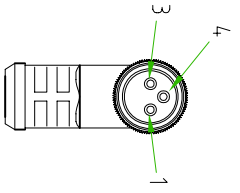

- BROWN _____ C 1
- BLUE _____ C 3
- BLACK _____ C 4

CABLE FEATURES		CONNECTOR FEATURES	
H.T.P. CABLE CODE	C	CONNECTOR TYPE	M8 90°
NUMBER OF CONDUCTORS	N°3	CONTACT TYPE	FEMALE 3POLES
CONDUCTOR SECTION	0.25mm ²	CABLE LENGTH	10000mm
CABLE MATERIAL	PUR	PROTECTION CLASS	IP69K
COATING COLOUR	BLACK	STRIPPING	35mm STANDARD
CONDUCTOR INSULATION MATERIAL	PP	PEELING AND TINNING	5mm STANDARD
		NUMBER OF CONTACTS CONNECTED	N°3
		CONNECTOR WITH H.T.P. LOGO	

TOLLERANZE		DISGNATORE		DATA		SCALA		DISGNO N.	
UDM	ANGOLO	LORENZO CIMMINO CONTROLATO		07-12-10		1:1			
DESCRIZIONE		M8 FEMALE 90° 3 POLES WITH CABLE PUR/PP, 3X0.25mm ² ,BLACK,L=10m		TRPO		M8		MATERIALE	
HTP High Tech Products		H.T.P. HIGH TECH PRODUCTS		CODICE		08FA3C10			