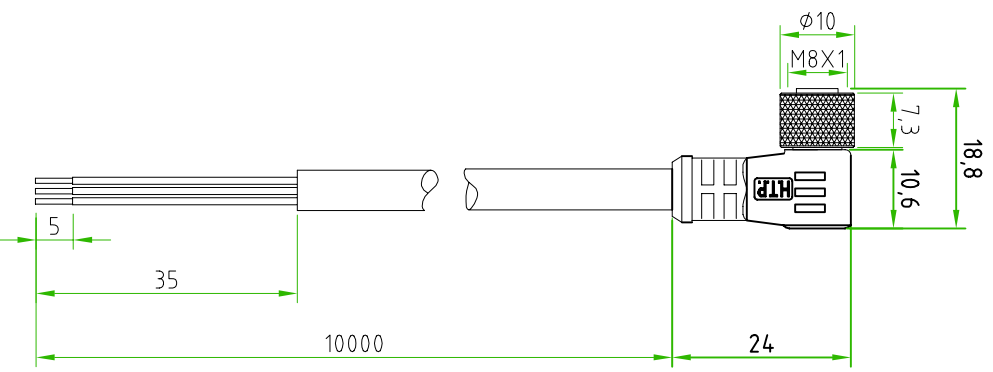

- BROWN _____ C 1
- BLUE _____ C 3
- BLACK _____ C 4

CABLE FEATURES		CONNECTOR FEATURES	
H.T.P. CABLE CODE	C	CONNECTOR TYPE	M8 90°
NUMBER OF CONDUCTORS	N°3	CONTACT TYPE	FEMALE 3POLES
CONDUCTOR SECTION	0.25mm ²	CABLE LENGTH	10000mm
CABLE MATERIAL	PUR	PROTECTION CLASS	IP69K
COATING COLOUR	BLACK	STRIPPING	35mm STANDARD
CONDUCTOR INSULATION MATERIAL	PP	PEELING AND TINNING	5mm STANDARD
		NUMBER OF CONTACTS CONNECTED	N°3
		CONNECTOR WITH H.T.P. LOGO	

TOLLERANZE		DISGNATORE		DATA		SCALA		DISGNO N.	
UDM	ANGOLO	LORENZO CIMMINO CONTROLATO		07-12-10		1:1			
DESCRIZIONE		M8 FEMALE 90° 3 POLES WITH CABLE PUR/PP, 3X0.25mm ² ,BLACK,L=10m		TRPO		M8		MATERIALE	
HTP High Tech Products		H.T.P. HIGH TECH PRODUCTS		CODICE		08FA3C10			