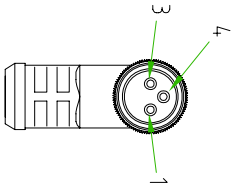

- BROWN \_\_\_\_\_ C 1
- BLUE \_\_\_\_\_ C 3
- BLACK \_\_\_\_\_ C 4

CONNECTOR FEATURES	
CONNECTOR TYPE	M8 90°
CONTACT TYPE	FEMALE 3POLES
CABLE LENGTH	8500mm
PROTECTION CLASS	IP69K
STRIPPING	35mm STANDARD
PEELING AND TINNING	5mm STANDARD
NUMBER OF CONTACTS CONNECTED	N°3
CONNECTOR WITH H.T.P.LOGO	
CABLE FEATURES	
H.T.P. CABLE CODE	A
NUMBER OF CONDUCTORS	N°3
CONDUCTOR SECTION	0.25mm <sup>2</sup>
CABLE MATERIAL	PVC CEI2022
COATING COLOUR	BLACK
CONDUCTOR INSULATION MATERIAL	PVC

TOLLERANZE		DISGNATORE		DATA		SCALA		DISGNO N.	
UDM	ANGOLO	LORENZO CIMINO CONTROLATO		03-12-10		1:1			
DESCRIZIONE			M8			MATERIALE			
M8 FEMALE 90° 3 POLES WITH CABLE PVC/PVC.CEI2022,3X0.25mm <sup>2</sup> ,BLACK,L=8.5m									
 <b>HTP</b> HIGH TECH PRODUCTS		<b>H.T.P.</b>		<b>08FA3A8E</b>					