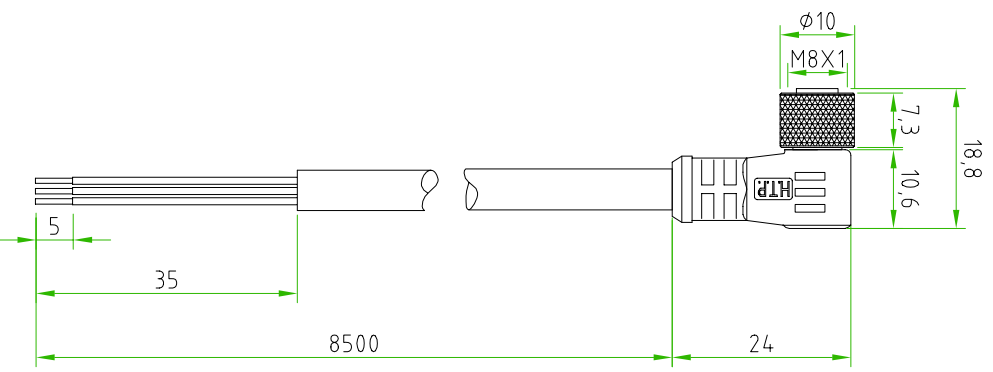

- BROWN \_\_\_\_\_ C 1
- BLUE \_\_\_\_\_ C 3
- BLACK \_\_\_\_\_ C 4

CONNECTOR FEATURES	
CONNECTOR TYPE	M8 90°
CONTACT TYPE	FEMALE 3POLES
CABLE LENGTH	8500mm
PROTECTION CLASS	IP69K
STRIPPING	35mm STANDARD
PEELING AND TINNING	5mm STANDARD
NUMBER OF CONTACTS CONNECTED	N°3
CONNECTOR WITH H.T.P.LOGO	
CABLE FEATURES	
H.T.P. CABLE CODE	A
NUMBER OF CONDUCTORS	N°3
CONDUCTOR SECTION	0.25mm <sup>2</sup>
CABLE MATERIAL	PVC CEI2022
COATING COLOUR	BLACK
CONDUCTOR INSULATION MATERIAL	PVC

TOLLERANZE		DISGNATORE		DATA		SCALA		DISGNO N.	
UDM	ANGOLO	LORENZO CIMINO CONTROLATO		03-12-10		1:1			
DESCRIZIONE			M8			MATERIALE			
M8 FEMALE 90° 3 POLES WITH CABLE PVC/PVC.CEI2022,3X0.25mm <sup>2</sup> ,BLACK,L=8.5m									
 <b>HTP</b> HIGH TECH PRODUCTS		<b>H.T.P.</b>		<b>08FA3A8E</b>					