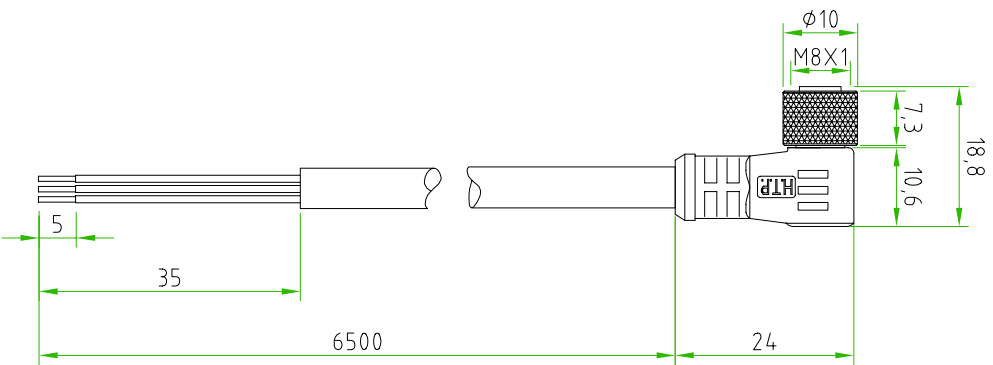

- BROWN _____ C 1
- BLUE _____ C 3
- BLACK _____ C 4

CABLE FEATURES		CONNECTOR FEATURES	
H.T.P. CABLE CODE	A	CONNECTOR TYPE	M8 90°
NUMBER OF CONDUCTORS	N°3	CONTACT TYPE	FEMALE 3POLES
CONDUCTOR SECTION	0.25mm ²	CABLE LENGTH	6500mm
CABLE MATERIAL	PVC CEI2022	PROTECTION CLASS	IP69K
COATING COLOUR	BLACK	STRIPPING	35mm STANDARD
CONDUCTOR INSULATION MATERIAL	PVC	PEELING AND TINNING	5mm STANDARD
		NUMBER OF CONTACTS CONNECTED	N°3
		CONNECTOR WITH H.T.P. LOGO	

TOLLERANZE		DISGNATORE		DATA		SCALA		DISGNO N.	
UDM	ANGOLO	LORENZO CIMINO CONTROLATO		03-12-10		1:1			
DESCRIZIONE			M8			MATERIALE			
M8 FEMALE 90° 3 POLES WITH CABLE PVC/PVC.CEI2022,3X0.25mm ² ,BLACK,L=6.5m									
 HTP HIGH TECH PRODUCTS		H.T.P.		08FA3A6E					