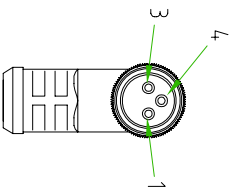

- BROWN _____ C 1
- BLUE _____ C 3
- BLACK _____ C 4

CABLE FEATURES		CONNECTOR FEATURES	
H.T.P. CABLE CODE	A	CONNECTOR TYPE	M8 90°
NUMBER OF CONDUCTORS	N°3	CONTACT TYPE	FEMALE 3POLES
CONDUCTOR SECTION	0.25mm ²	CABLE LENGTH	6500mm
CABLE MATERIAL	PVC CEI2022	PROTECTION CLASS	IP69K
COATING COLOUR	BLACK	STRIPPING	35mm STANDARD
CONDUCTOR INSULATION MATERIAL	PVC	PEELING AND TINNING	5mm STANDARD
		NUMBER OF CONTACTS CONNECTED	N°3
		CONNECTOR WITH H.T.P. LOGO	

TOLLERANZE		DISGNATORE		DATA		SCALA		DISGNO N.	
UDM	ANGOLO	LORENZO CIMINO CONTROLATO		03-12-10		1:1			
DESCRIZIONE			M8			MATERIALE			
M8 FEMALE 90° 3 POLES WITH CABLE PVC/PVC.CEI2022,3X0.25mm ² ,BLACK,L=6.5m									
 HTP HIGH TECH PRODUCTS		H.T.P.		08FA3A6E					