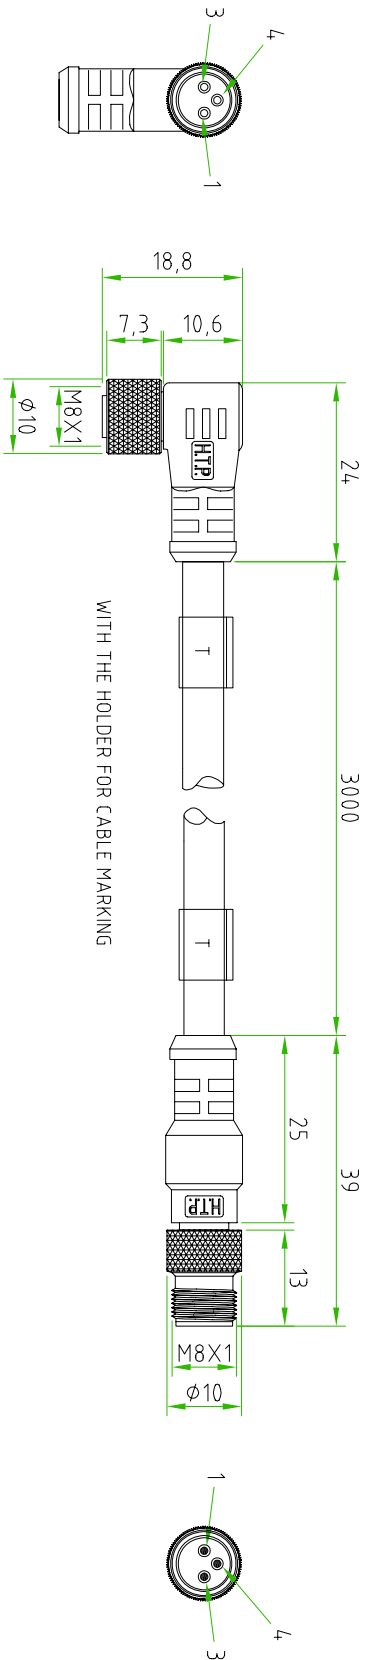

M8 FEMALE

M8 MALE

CABLE FEATURES		CONNECTOR FEATURES	
PRODUCT TYPE	M8-M8 EXTENSION	CONTACT TYPE	FEMALE-MALE
CABLE LENGTH	3000mm	M8 FEMALE 90°	3 POLES
NUMBER OF CONDUCTORS	N°3	M8 MALE 180°	3 POLES
CONDUCTOR SECTION	0.25mm ²	PROTECTION CLASS	IP69K
CABLE MATERIAL	PVC CEI2022	NUMBER OF CONTACTS CONNECTED	N°3
COATING COLOUR	BLACK	CONNECTORS WITH H.T.P. LOGO	
CONDUCTOR INSULATION MATERIAL	PVC	EXTENSION WITH THE HOLDER FOR CABLE MARKING	

TOLLERANZE	DISIGNATORE	DATA	SCALA	DISIGNO
UDM	LORENZO CHINIO CONTROLLATO	09-12-10	1:1	
DESCRIZIONE	ESTENSIONE M8 FEMALE ANGLATO 90° 3 POLES WITH CABLE PVC/PVC. CEI2022 BLACK 3X0.25mm ² 1-3m M8 MALE STRAIGHT 180° 3POLES		TIPO	MATERIALE
			EXTENSION M8	
		H.T.P. HIGH TECH PRODUCTS		CODICE 08FA3A3Z08MD